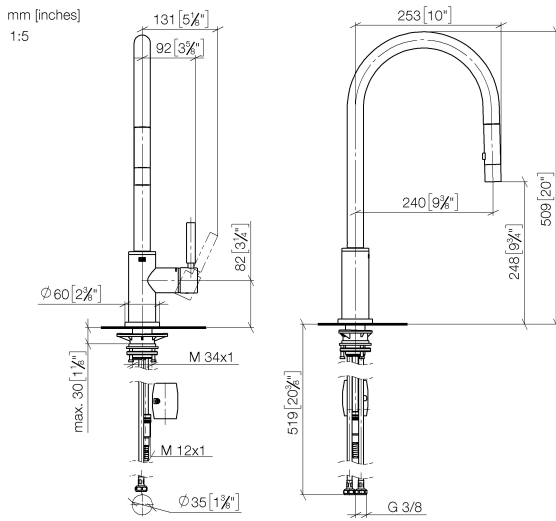

33 870 888

- 240mm projection
- pivotable spout 360°
- Optional swivel limiter available with swivel limiter set 12 823 970 90
- laminar and spray flow
- 1800 mm metal shower hose
- sprayface with anti-scaling system
- max. flow 10.4 l/min at 3 bar flow pressure
- lead-free
- This product can help a building meet the requirements of Green Building Rating Systems, e.g. LEED®, BREEAM®, DGNB

Recommended miscellaneous

Swivel limitation set -

12 823 970 90

Recommended miscellaneous

Strainer waste with control handle - Platinum 10 710 970-08

Recommended miscellaneous

Dispenser with rosette - Platinum 82 444 970-08

33 870 888

Flow rate chart

Certificates

LGA_38636.

Belgaqua_24-005-
27_3.

33 870 888

Spare parts list

No.	Item Number	Name	Quantity used	Delivery time
1	90 12 11 148 00-08	shower	1	40
2	04 30 02 120 00-85	hose	1	30
3	90 28 22 304 00-08	spout	1	40
4	09 28 10 160 90	ring	2	2
5	09 18 40 186 90	sleeve	1	2
6	90 15 05 064 05 90	cartridge	1	2
7	09 14 10 190 90	seal	1	2
8	09 28 30 030-08	cover	1	40
9	90 20 66 027 00-08	handle	1	40
10	09 14 10 036 90	seal	1	2
11	90 27 22 047 00-08	rosette	1	-
Spare part can no longer be ordered, please order the replacement item				
12	09 14 10 050 90	seal	1	2
13	04 30 11 040 00 90	fixing set	1	2
14	09 20 93 056 90	insert	1	2
15	04 30 04 101 00 90	hose	2	2
16	04 28 20 067 00 90	pipe	1	2
17	90 24 03 253 00 90	adaptor	1	2
18	04 21 50 010 00 90	accessories	1	2